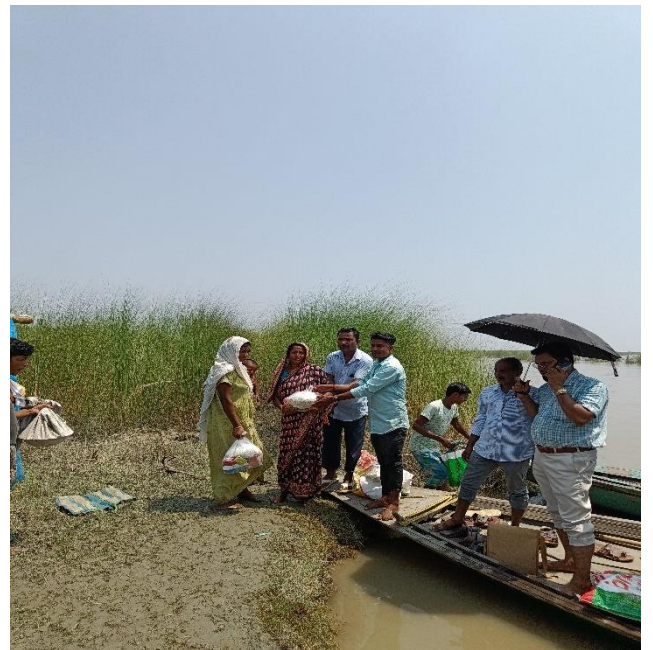

DISTRIBUTION OF RELIEF TO THE FLOOD VICTIMS BY STAF & NSS UNIT:

YUVA SHAKTI PROGRAM TO ENCOURAGE YOUTH FOR SELF EMPLOYMENT ON-28-01-2021.

AGREECULTURAL AWARENESS PROGRAM

Potato For Sale

 **GPS Map Camera**